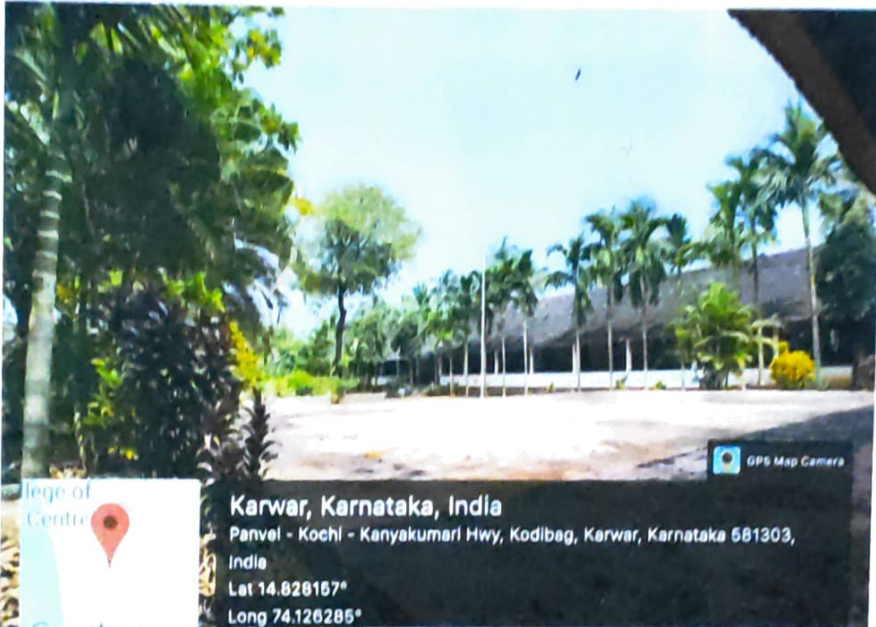

KANARA WELFARE TRUST'S
DIVEKAR COLLEGE OF COMMERCE
KARWAR - 581301 (UTTARA KANNADA)
NAAC Re-accredited- B Grade
☎ 08382-225221 email:- kwtdeckarwar@gmail.com
Website:- www.divekarcollege.ac.in

KWT'S DIVEKAR COLLEGE OF COMMERCE, KARWAR. **Landscaping with Plants and Trees**